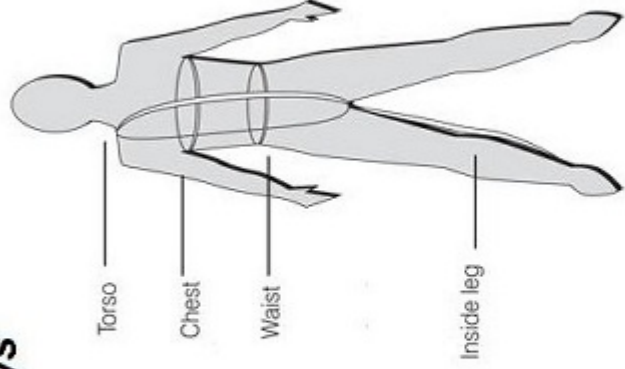

Womens/Girls

Leotastic GB size	Chest (inches)	Waist (inches)	Torso (inches)	Arm Length (inches)	Approx Age (years)
24" Child	22"-24"	18"-21"	36"-38"	14"-15"	3-5
26" Child	23"-26"	19"-22"	38"-42"	14.5"-15.5"	5-7
28" Child	25"-28"	20"-23"	40"-45"	15"-17"	7-8
30" Child	27"-30"	21"-24"	43"-47"	17"-19"	9-10
32" Child	29"-32"	22"-25"	47"-52"	18"-20"	11-12
34" Adult	31"-34"	24"-27"	52"-56"	19"-21"	13-14
36" Adult	33"-36"	25"-28"	56"-60"	21"-23"	15+
38" Adult	35"-38"	26"-29"	58"-62"	21"-23"	15+
40" Adult	37"-40"	28"-31"	60"-65"	22"-24"	15+

Mens/Boys

Leotastic GB size	Chest (inches)	Waist (inches)	Torso (inches)	Inside Leg (inches)	Approx Age (years)
26" Child	23"-26"	21"-23"	38"-42"	18"	5-7
28" Child	25"-28"	22"-24"	40"-45"	20"	7-8
30" Child	27"-30"	24"-26"	43"-47"	22"	9-10
32" Child	29"-32"	26"-28"	47"-52"	25"	11-12
34" Adult	31"-34"	28"-30"	52"-56"	27"	13-14
36" Adult	33"-36"	30"-32"	56"-60"	29"	15+
38" Adult	35"-38"	32"-34"	60"-64"	31"	15+
40" Adult	37"-40"	34"-36"	60"-64"	33"	15+
42" Adult	39"-42"	36"-38"	64"-68"	33"	15+
44" Adult	41"-44"	38"-40"	66"-70"	33"	15+