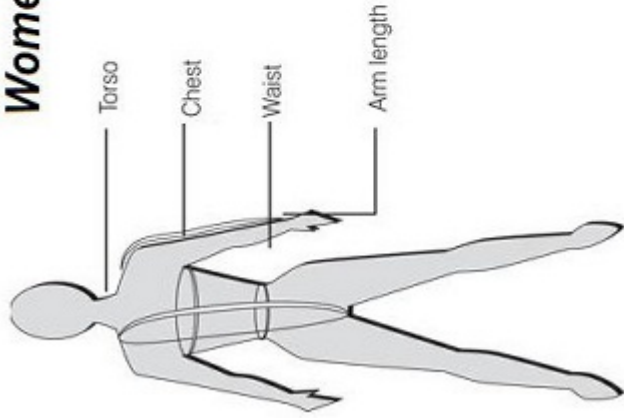

Womens/Girls

Leotastic GB size	Chest (inches)	Waist (inches)	Torso (inches)	Arm Length (inches)	Approx Age (years)
24" Child	22"-24"	18"-21"	36"-38"	14"-15"	3-5
26" Child	23"-26"	19"-22"	38"-42"	14.5"-15.5"	5-7
28" Child	25"-28"	20"-23"	40"-45"	15"-17"	7-8
30" Child	27"-30"	21"-24"	43"-47"	17"-19"	9-10
32" Child	29"-32"	22"-25"	47"-52"	18"-20"	11-12
34" Adult	31"-34"	24"-27"	52"-56"	19"-21"	13-14
36" Adult	33"-36"	25"-28"	56"-60"	21"-23"	15+
38" Adult	35"-38"	26"-29"	58"-62"	21"-23"	15+
40" Adult	37"-40"	28"-31"	60"-65"	22"-24"	15+

Mens/Boys

Leotastic GB size	Chest (inches)	Waist (inches)	Torso (inches)	Inside Leg (inches)	Approx Age (years)
26" Child	23"-26"	21"-23"	38"-42"	18"	5-7
28" Child	25"-28"	22"-24"	40"-45"	20"	7-8
30" Child	27"-30"	24"-26"	43"-47"	22"	9-10
32" Child	29"-32"	26"-28"	47"-52"	25"	11-12
34" Adult	31"-34"	28"-30"	52"-56"	27"	13-14
36" Adult	33"-36"	30"-32"	56"-60"	29"	15+
38" Adult	35"-38"	32"-34"	60"-64"	31"	15+
40" Adult	37"-40"	34"-36"	60"-64"	33"	15+
42" Adult	39"-42"	36"-38"	64"-68"	33"	15+
44" Adult	41"-44"	38"-40"	66"-70"	33"	15+